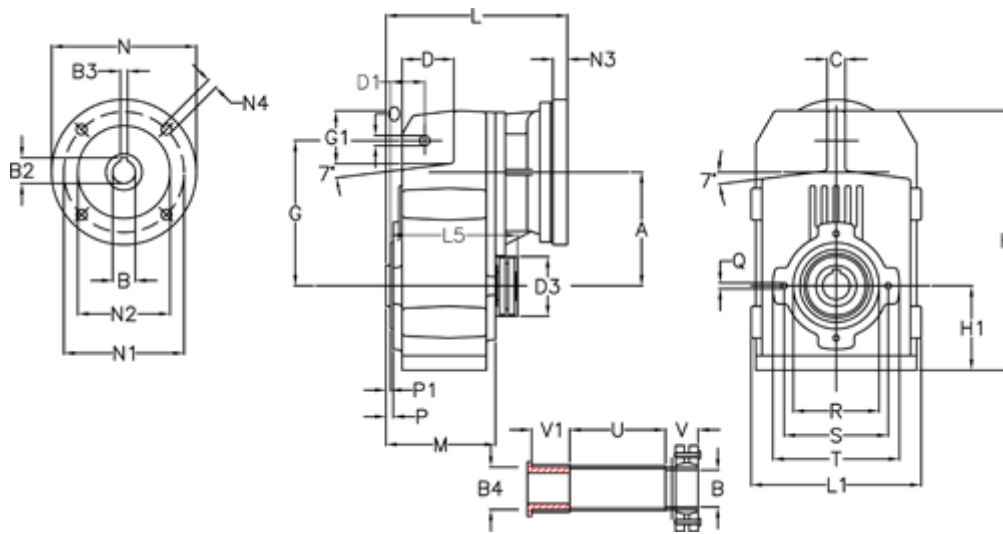

Article number: 295605143908825

Description: Shaft mounted gear
A514QF50-1439-P71B5

Measures

A = 211.30	D1 = 65.0	I5 = 222.0	P1 = 4.5	V = 62
B = 50	d3 = 120	M = 163.0	Q = M12x19	V1 = 50
B1 = 14	G = 278	N = 160	R = 180	
B2 = 16.3	G1 = 105.5	N1 = 130	S = 215	
B3 = 5	H = 479.0	N2 = 110	T = 250	
B4 = 50	H1 = 144.0	N4 = M8x16	Tightening torque Nm adapter bushing = 6.0	
C = 20	L = 339.5	O = 22	Tightening torque Nm shrink disc = 12.0	
D = 93.5	L1 = 273	P = 8.5	U = 91.0	